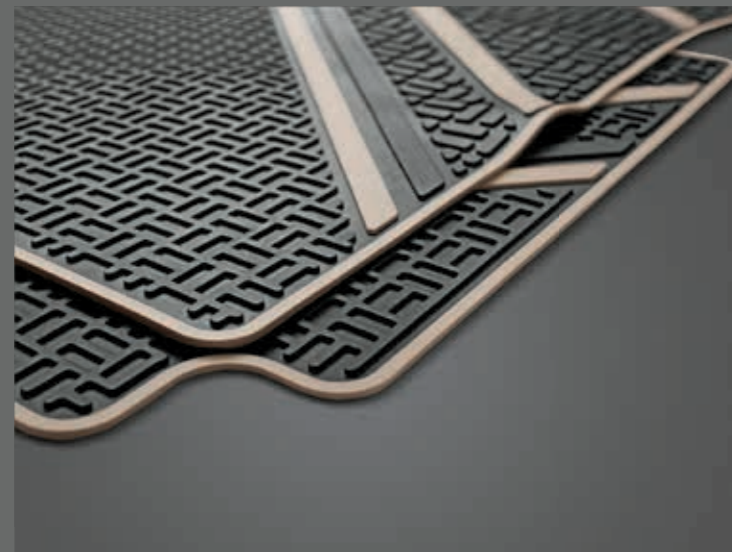

10. Designer Mat