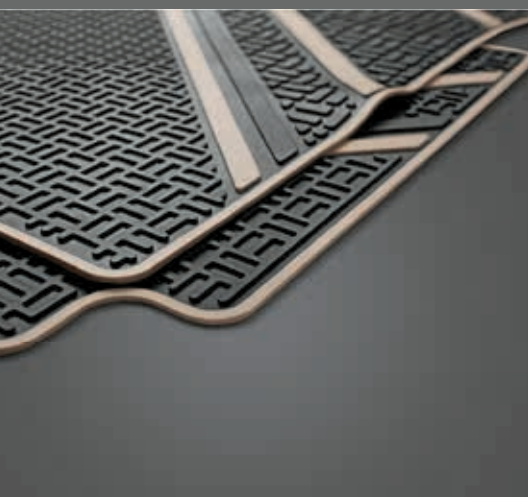

5. Designer Mat